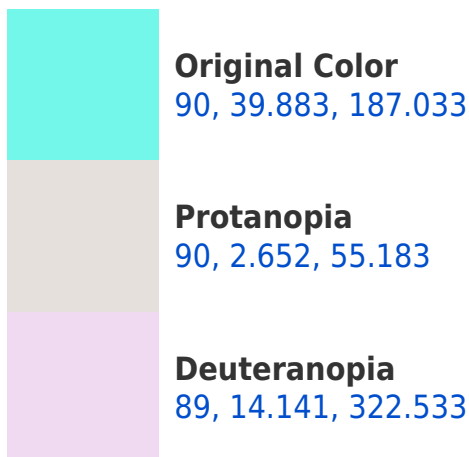

# Black Background

This preview shows how the CIELCh color 90, 39.883, 187.033 looks on a black background.

## Background

This preview shows how black text looks on a background with the CIELCh color 90, 39.883, 187.033.

This preview shows how white text looks on a background with the CIELCh color 90, 39.883, 187.033.

## Dichromacy

**Tritanopia**  
90, 26.886, 216.047

# Trichromacy

**Original Color**  
90, 39.883, 187.033

**Protanomaly**  
89, 15.449, 186.665

**Deuteranomaly**  
89, 12.720, 223.022

**Tritanomaly**  
90, 30.821, 202.366