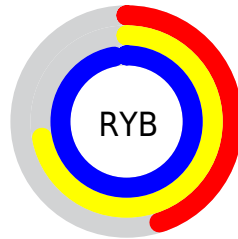

- Red (45%)
- Yellow (72%)
- Blue (97%)