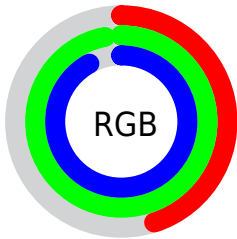

Distribution

- Red (45%)
- Green (97%)
- Blue (92%)