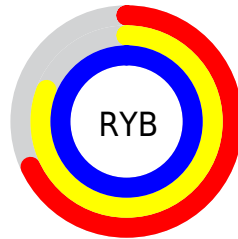

## Conversions Part 2

<b>Format</b>	<b>Color</b>
R <sub>YB</sub>	173, 206, 254
Decimal	11396606
CIE Lab	88.00, -12.03, -17.85
CIE LCh	88, 21.526, 236.036
Yxy	72.0653, 0.2636, 0.3009
Android (android.graphics.Color)	4289586686 (0xFFADE5FE)
YUV	215.1060, 19.1747, -36.9270
Hunter-Lab	84.8913, -15.8173, -13.4329

# Details

The CIELCh color **88, 21.526, 236.036** is a light color, and the websafe version is hex **CCFFFF**. A complement of this color would be **84, 26.103, 50.595**, and the grayscale version is **86, 0.010, 296.813**.

A 20% lighter version of the original color is **98, 8.521, 198.944**, and **68, 21.417, 234.791** is the 20% darker color. If you saturate the color by 10%, you get **85, 27.362, 237.738**, and if you desaturate by 10%, it is **92, 15.191, 234.691**.

# Distribution

- Red (68%)
- Green (90%)
- Blue (100%)

- Red (68%)
- Yellow (81%)
- Blue (100%)

- Cyan (32%)
- Magenta (10%)
- Yellow (0%)
- Black (0%)

- Cyan (32%)
- Magenta (10%)
- Yellow (0%)