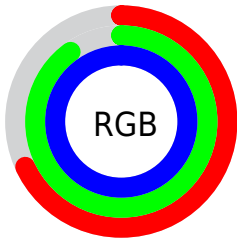

Distribution

- Red (68%)
- Green (90%)
- Blue (100%)