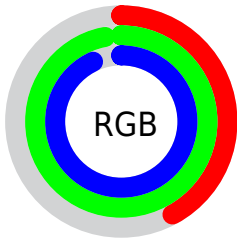

Distribution

- Red (42%)
- Green (97%)
- Blue (93%)