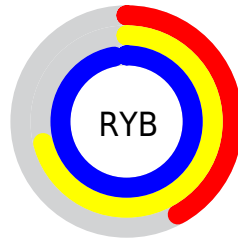

- Red (42%)
- Yellow (71%)
- Blue (97%)