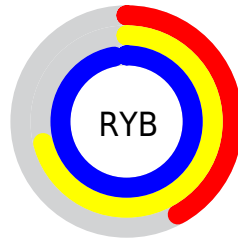

## Conversions Part 2

Format	Color
<a href="#">RYB</a>	<a href="#">106, 181, 248</a>
Decimal	<a href="#">7010536</a>
CIELab	<a href="#">90.00, -42.03, -3.88</a>
CIElCh	<a href="#">90, 42.207, 185.273</a>
Yxy	<a href="#">76.3034, 0.2478, 0.3483</a>
Android (android.graphics.Color)	<a href="#">4285200616 (0xFF6AF8E8)</a>
YUV	<a href="#">203.7180, 13.9430, -85.6987</a>
Hunter-Lab	<a href="#">87.3518, -41.9162, 1.0875</a>

# Details

The CIELCh color **90, 42.207, 185.273** is a light color, and the websafe version is hex **66FFFF**. A complement of this color would be **63, 58.716, 18.743**, and the grayscale version is **82, 0.010, 296.813**.

A 20% lighter version of the original color is **95, 27.023, 197.751**, and **70, 42.370, 184.886** is the 20% darker color. If you saturate the color by 10%, you get **89, 46.844, 184.284**, and if you desaturate by 10%, it is **91, 36.555, 186.199**.

# Distribution

- Red (42%)
- Green (97%)
- Blue (91%)

- Red (42%)
- Yellow (71%)
- Blue (97%)

- Cyan (57%)
- Magenta (0%)
- Yellow (6%)
- Black (3%)

- Cyan (58%)
- Magenta (3%)
- Yellow (9%)