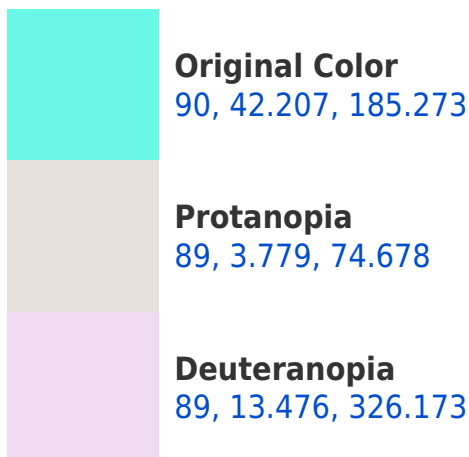

# Black Background

This preview shows how the CIELCh color 90, 42.207, 185.273 looks on a black background.

## Background

This preview shows how black text looks on a background with the CIELCh color 90, 42.207, 185.273.

This preview shows how white text looks on a background with the CIELCh color 90, 42.207, 185.273.

## Dichromacy

**Tritanopia**  
90, 27.368, 215.690

# Trichromacy

**Original Color**  
90, 42.207, 185.273

**Protanomaly**  
89, 17.375, 180.744

**Deuteranomaly**  
89, 13.312, 216.988

**Tritanomaly**  
90, 31.989, 202.117