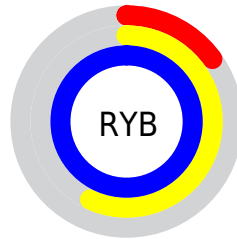

## Conversions Part 2

<b>Format</b>	<b>Color</b>
<b>R<sub>YB</sub></b>	37, 145, 255
Decimal	2489087
CIE <sub>Lab</sub>	90.00, -44.77, -16.03
CIE <sub>LCh</sub>	90, 47.557, 199.696
Yxy	76.3034, 0.2251, 0.3227
Android (android.graphics.Color)	4280679167 (0xFF25FAFF)
<b>YUV</b>	186.8830, 33.5817, -131.4474
Hunter-Lab	87.3518, -44.1049, -11.4212

# Details

The CIELCh color **90, 47.557, 199.696** is a light color, and the websafe version is hex **33FFFF**. The color can be described as light washed cyan. A complement of this color would be **55, 94.134, 36.651**, and the grayscale version is **76, 0.009, 296.813**.

A 20% lighter version of the original color is **93, 36.865, 197.158**, and **71, 39.984, 200.439** is the 20% darker color. If you saturate the color by 10%, you get **90, 48.466, 199.629**, and if you desaturate by 10%, it is **90, 45.763, 199.267**.

# Distribution

- Red (15%)
- Green (98%)
- Blue (100%)

- Red (15%)
- Yellow (57%)
- Blue (100%)

- Cyan (85%)
- Magenta (2%)
- Yellow (0%)
- Black (0%)

- Cyan (85%)
- Magenta (2%)
- Yellow (0%)