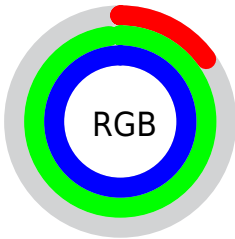

Distribution

- Red (15%)
- Green (98%)
- Blue (100%)