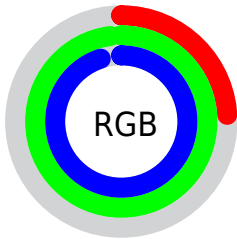

Distribution

Red (24%)

Green (98%)

Blue (95%)