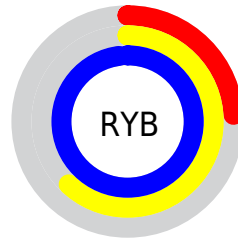

## Conversions Part 2

<b>Format</b>	<b>Color</b>
<b>RYB</b>	61, 158, 251
Decimal	4062194
CIELab	90.00, -46.97, -8.94
CIELCh	90, 47.815, 190.771
Yxy	76.3034, 0.2332, 0.3398
Android (android.graphics.Color)	4282252274 (0xFF3DFBF2)
YUV	193.1640, 24.0761, -115.9078
Hunter-Lab	87.3518, -45.8358, -3.9279

# Details

The CIELCh color **90, 47.815, 190.771** is a light color, and the websafe version is hex **33FFFF**. The color can be described as light washed cyan. A complement of this color would be **56, 81.239, 29.697**, and the grayscale version is **78, 0.009, 296.813**.

A 20% lighter version of the original color is **94, 34.696, 197.287**, and **71, 42.193, 190.235** is the 20% darker color. If you saturate the color by 10%, you get **90, 49.993, 190.163**, and if you desaturate by 10%, it is **90, 44.558, 191.362**.

# Distribution

Red (24%)

Green (98%)

Blue (95%)

Red (24%)

Yellow (62%)

Blue (98%)

Cyan (76%)