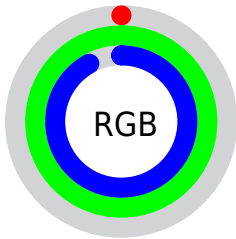

Distribution

- Red (0%)
- Green (99%)
- Blue (92%)