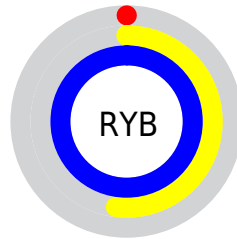

- Red (0%)
- Yellow (52%)
- Blue (99%)