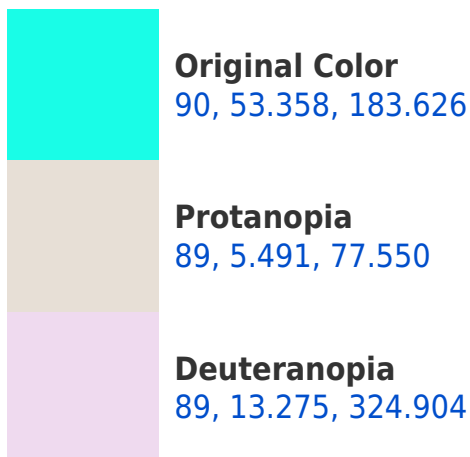

# Black Background

This preview shows how the CIELCh color 90, 53.398, 183.633 looks on a black background.

## **Background**

This preview shows how black text looks on a background with the CIELCh color 90, 53.398, 183.633.

This preview shows how white text looks on a background with the CIELCh color 90, 53.398, 183.633.

## Dichromacy

**Tritanopia**  
90, 30.072, 211.770

# Trichromacy

**Original Color**  
90, 53.358, 183.626

**Protanomaly**  
88, 26.943, 181.759

**Deuteranomaly**  
87, 22.558, 204.665

**Tritanomaly**  
89, 40.166, 197.647