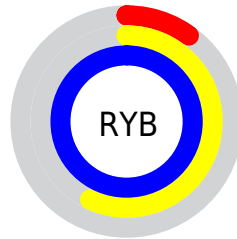

- Red (10%)
- Yellow (57%)
- Blue (99%)