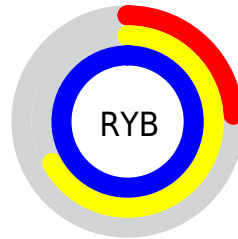

## Conversions Part 2

<b>Format</b>	<b>Color</b>
<a href="#">RYB</a>	<a href="#">62, 170, 254</a>
Decimal	<a href="#">4128466</a>
CIELab	<a href="#">90.00, -56.22, 7.81</a>
CIELCh	<a href="#">90, 56.757, 172.090</a>
Yxy	<a href="#">76.3034, 0.2469, 0.3852</a>
Android (android.graphics.Color)	<a href="#">4282318546 (0xFF3EFED2)</a>
YUV	<a href="#">191.5760, 9.0830, -113.6382</a>
Hunter-Lab	<a href="#">87.3518, -52.9148, 11.6804</a>

# Details

The CIELCh color **90, 56.757, 172.090** is a light color, and the websafe version is hex **33FFCC**. The color can be described as light washed cyan. A complement of this color would be **58, 75.660, 15.889**, and the grayscale version is **77, 0.009, 296.813**.

A 20% lighter version of the original color is **93, 34.920, 197.274**, and **71, 51.321, 170.351** is the 20% darker color. If you saturate the color by 10%, you get **90, 60.639, 170.345**, and if you desaturate by 10%, it is **91, 51.842, 173.654**.

# Distribution

- Red (24%)
- Green (100%)
- Blue (82%)

- Red (24%)
- Yellow (67%)
- Blue (100%)

- Cyan (75%)
- Magenta (0%)
- Yellow (17%)
- Black (1%)

- Cyan (76%)
- Magenta (1%)
- Yellow (18%)