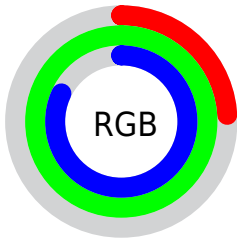

Distribution

- Red (24%)
- Green (100%)
- Blue (82%)