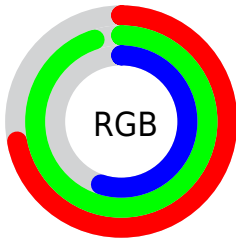

Distribution

Red (72%)

Green (95%)

Blue (55%)