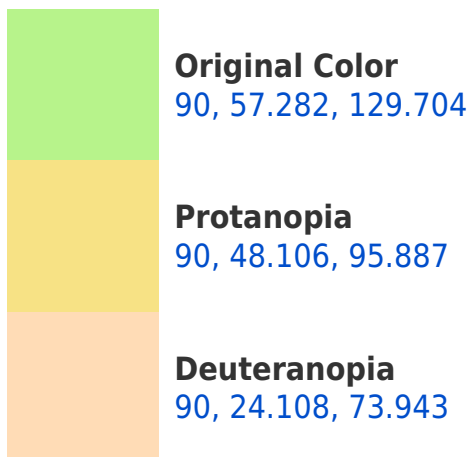

# Black Background

This preview shows how the CIELCh color 90, 57.282, 129.704 looks on a black background.

## **Background**

This preview shows how black text looks on a background with the CIELCh color 90, 57.282, 129.704.

This preview shows how white text looks on a background with the CIELCh color 90, 57.282, 129.704.

## Dichromacy

**Tritanopia**  
90, 13.695, 242.196

# Trichromacy

**Original Color**  
90, 57.282, 129.704

**Protanomaly**  
90, 49.098, 109.919

**Deuteranomaly**  
89, 31.838, 106.833

**Tritanomaly**  
90, 20.016, 155.722