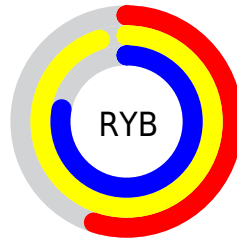

## Conversions Part 2

Format	Color
<a href="#">RYB</a>	<a href="#">139, 243, 199</a>
Decimal	<a href="#">12055435</a>
CIELab	<a href="#">90.00, -36.59, 44.07</a>
CIELCh	<a href="#">90, 57.282, 129.704</a>
Yxy	<a href="#">76.3034, 0.3339, 0.4513</a>
Android (android.graphics.Color)	<a href="#">4290245515 (0xFFB7F38B)</a>
YUV	<a href="#">213.2040, -36.5826, -26.4889</a>
Hunter-Lab	<a href="#">87.3518, -37.4980, 36.5029</a>

# Details

The CIELCh color **90, 57.282, 129.704** is a light color, and the websafe version is hex **CCFF99**. A complement of this color would be **67, 60.252, 313.676**, and the grayscale version is **86, 0.010, 296.813**.

A 20% lighter version of the original color is **98, 31.228, 117.555**, and **70, 57.390, 129.697** is the 20% darker color. If you saturate the color by 10%, you get **89, 69.835, 129.265**, and if you desaturate by 10%, it is **91, 44.170, 130.194**.

# Distribution

Red (72%)

Green (95%)

Blue (55%)

Red (55%)

Yellow (95%)

Blue (78%)

Cyan (25%)