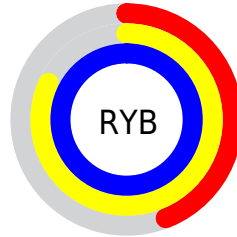

- Red (44%)
- Yellow (82%)
- Blue (99%)