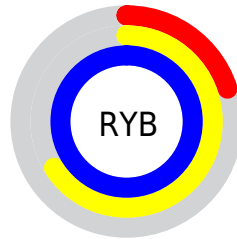

## Conversions Part 2

<b>Format</b>	<b>Color</b>
<b>RYB</b>	51, 169, 255
Decimal	3407815
CIELab	90.00, -60.38, 13.30
CIELCh	90, 61.831, 167.576
Yxy	76.3034, 0.2496, 0.4017
Android (android.graphics.Color)	4281597895 (0xFF33FFC7)
YUV	187.6200, 5.6103, -119.8157
Hunter-Lab	87.3518, -56.0002, 16.1941

# Details

The CIELCh color **90, 61.831, 167.576** is a light color, and the websafe version is hex **33FFCC**. The color can be described as light washed cyan. A complement of this color would be **57, 78.662, 14.206**, and the grayscale version is **76, 0.009, 296.813**.

A 20% lighter version of the original color is **93, 36.231, 197.196**, and **71, 55.647, 164.747** is the 20% darker color. If you saturate the color by 10%, you get **90, 65.750, 165.611**, and if you desaturate by 10%, it is **91, 56.911, 169.340**.

# Distribution

- Red (20%)
- Green (100%)
- Blue (78%)

- Red (20%)
- Yellow (66%)
- Blue (100%)

- Cyan (80%)
- Magenta (0%)
- Yellow (22%)
- Black (0%)

- Cyan (80%)
- Magenta (0%)
- Yellow (22%)