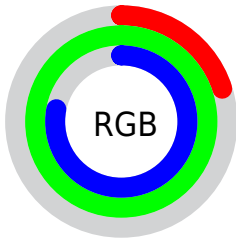

Distribution

- Red (20%)
- Green (100%)
- Blue (78%)