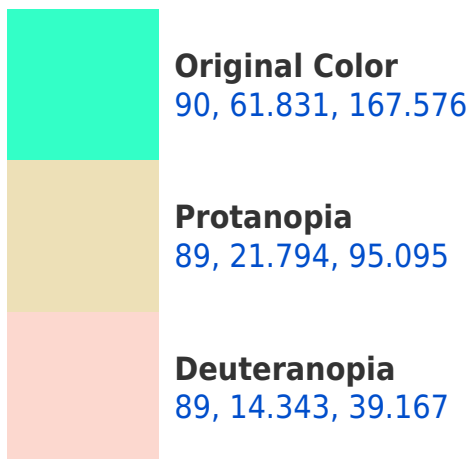

# Black Background

This preview shows how the CIELCh color 90, 61.831, 167.576 looks on a black background.

## Background

This preview shows how black text looks on a background with the CIELCh color 90, 61.831, 167.576.

This preview shows how white text looks on a background with the CIELCh color 90, 61.831, 167.576.

## Dichromacy

**Tritanopia**  
90, 29.191, 213.344

# Trichromacy

**Original Color**  
90, 61.831, 167.576

**Protanomaly**  
88, 33.765, 152.148

**Deuteranomaly**  
87, 22.724, 161.169

**Tritanomaly**  
89, 39.517, 189.247