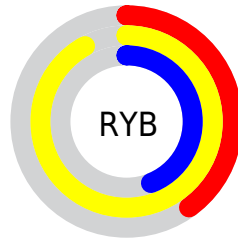

- Red (40%)
- Yellow (92%)
- Blue (44%)