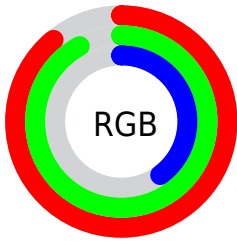

Distribution

- Red (89%)
- Green (92%)
- Blue (40%)