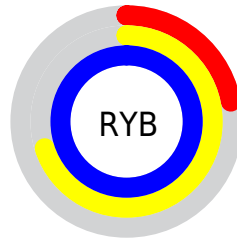

## Conversions Part 2

<b>Format</b>	<b>Color</b>
<a href="#">RYB</a>	<a href="#">55, 179, 255</a>
Decimal	<a href="#">3669937</a>
CIELab	<a href="#">90.00, -65.22, 24.47</a>
CIELCh	<a href="#">90, 69.662, 159.439</a>
Yxy	<a href="#">76.3034, 0.2596, 0.4336</a>
Android (android.graphics.Color)	<a href="#">4281860017 (0xFF37FFB1)</a>
YUV	<a href="#">186.3080, -4.5888, -115.1571</a>
Hunter-Lab	<a href="#">87.3518, -59.5052, 24.5054</a>

# Details

The CIELCh color **90, 69.662, 159.439** is a light color, and the websafe version is hex **33FF99**. The color can be described as light washed spring green. A complement of this color would be **58, 77.234, 3.850**, and the grayscale version is **76, 0.009, 296.813**.

A 20% lighter version of the original color is **93, 39.703, 180.197**, and **70, 63.568, 156.582** is the 20% darker color. If you saturate the color by 10%, you get **89, 74.397, 157.596**, and if you desaturate by 10%, it is **90, 62.732, 161.585**.

# Distribution

- Red (22%)
- Green (100%)
- Blue (69%)

- Red (22%)
- Yellow (70%)
- Blue (100%)

- Cyan (78%)
- Magenta (0%)
- Yellow (31%)
- Black (0%)

- Cyan (78%)
- Magenta (0%)
- Yellow (31%)