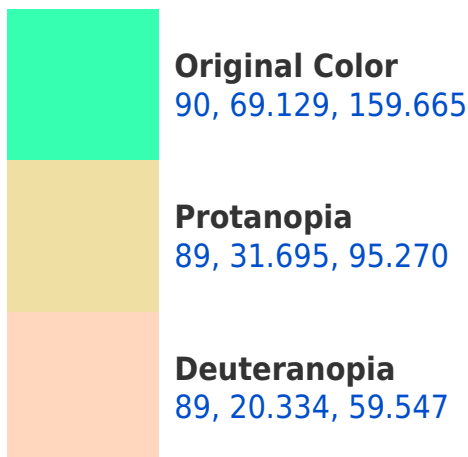

# Black Background

This preview shows how the CIELCh color 90, 69.662, 159.439 looks on a black background.

## **Background**

This preview shows how black text looks on a background with the CIELCh color 90, 69.662, 159.439.

This preview shows how white text looks on a background with the CIELCh color 90, 69.662, 159.439.

## Dichromacy

**Tritanopia**  
89, 29.931, 213.975

# Trichromacy

**Original Color**  
90, 69.129, 159.665

**Protanomaly**  
88, 41.620, 140.648

**Deuteranomaly**  
87, 29.392, 144.786

**Tritanomaly**  
89, 41.259, 183.526