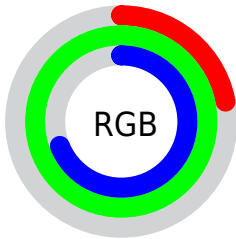

Distribution

- Red (22%)
- Green (100%)
- Blue (69%)