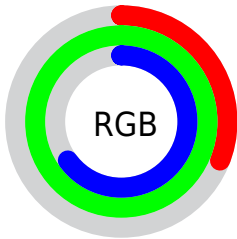

Distribution

- Red (31%)
- Green (100%)
- Blue (65%)