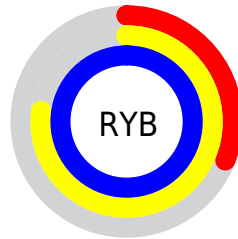

## Conversions Part 2

<b>Format</b>	<b>Color</b>
<b>RYB</b>	79, 196, 255
Decimal	5242791
CIELab	90.00, -63.94, 29.41
CIELCh	90, 70.375, 155.300
Yxy	76.3034, 0.2690, 0.4448
Android (android.graphics.Color)	4283432871 (0xFF4FFFA7)
YUV	192.3440, -12.4946, -99.4027
Hunter-Lab	87.3518, -58.5810, 27.8311

# Details

The CIELCh color **90, 70.375, 155.300** is a light color, and the websafe version is hex **66FF99**. The color can be described as light washed spring green. A complement of this color would be **61, 73.536, 352.940**, and the grayscale version is **78, 0.009, 296.813**.

A 20% lighter version of the original color is **93, 38.836, 171.749**, and **70, 67.463, 153.355** is the 20% darker color. If you saturate the color by 10%, you get **89, 77.473, 153.459**, and if you desaturate by 10%, it is **91, 61.752, 157.100**.

# Distribution

- Red (31%)
- Green (100%)
- Blue (65%)

- Red (31%)
- Yellow (77%)
- Blue (100%)

- Cyan (69%)
- Magenta (0%)
- Yellow (34%)
- Black (0%)

- Cyan (69%)
- Magenta (0%)
- Yellow (34%)