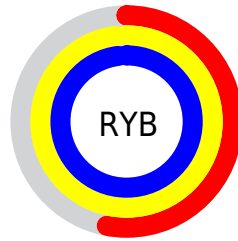

- Red (53%)
- Yellow (98%)
- Blue (98%)