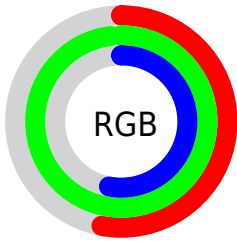

Distribution

- Red (53%)
- Green (98%)
- Blue (53%)