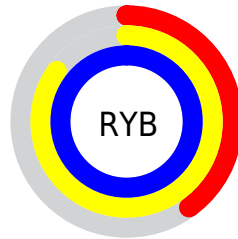

## Conversions Part 2

<b>Format</b>	<b>Color</b>
<b>RYB</b>	102, 216, 254
Decimal	6749849
CIELab	90.00, -61.84, 36.53
CIELCh	90, 71.828, 149.428
Yxy	76.3034, 0.2829, 0.4604
Android (android.graphics.Color)	4284939929 (0xFF66FE99)
YUV	197.0380, -21.7107, -83.3483
Hunter-Lab	87.3518, -57.0664, 32.2629

# Details

The CIELCh color **90, 71.828, 149.428** is a light color, and the websafe version is hex **66FF99**. A complement of this color would be **66, 72.104, 341.014**, and the grayscale version is **80, 0.010, 296.813**.

A 20% lighter version of the original color is **93, 39.327, 159.087**, and **70, 71.612, 149.534** is the 20% darker color. If you saturate the color by 10%, you get **89, 81.715, 147.779**, and if you desaturate by 10%, it is **91, 60.956, 150.880**.

# Distribution

- Red (40%)
- Green (100%)
- Blue (60%)

- Red (40%)
- Yellow (85%)
- Blue (100%)

- Cyan (60%)
- Magenta (0%)
- Yellow (40%)
- Black (0%)

- Cyan (60%)
- Magenta (0%)
- Yellow (40%)