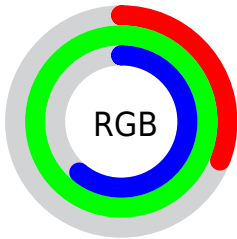

Distribution

- Red (31%)
- Green (100%)
- Blue (61%)