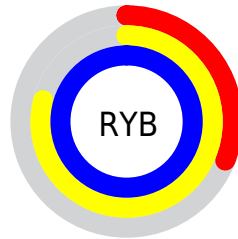

## Conversions Part 2

<b>Format</b>	<b>Color</b>
<b>RYB</b>	79, 202, 255
Decimal	5242779
CIELab	90.00, -66.30, 35.61
CIELCh	90, 75.259, 151.762
Yxy	76.3034, 0.2746, 0.4625
Android (android.graphics.Color)	4283432859 (0xFF4FFF9B)
YUV	190.9760, -17.7362, -98.2030
Hunter-Lab	87.3518, -60.2740, 31.7109

# Details

The CIELCh color **90, 75.259, 151.762** is a light color, and the websafe version is hex **33FF99**. The color can be described as light washed spring green. A complement of this color would be **62, 75.834, 347.934**, and the grayscale version is **77, 0.009, 296.813**.

A 20% lighter version of the original color is **93, 42.836, 163.943**, and **70, 71.752, 150.211** is the 20% darker color. If you saturate the color by 10%, you get **89, 82.762, 150.018**, and if you desaturate by 10%, it is **91, 65.557, 153.601**.

# Distribution

- Red (31%)
- Green (100%)
- Blue (61%)

- Red (31%)
- Yellow (79%)
- Blue (100%)

- Cyan (69%)
- Magenta (0%)
- Yellow (39%)
- Black (0%)

- Cyan (69%)
- Magenta (0%)
- Yellow (39%)