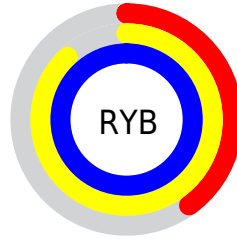

- Red (40%)
- Yellow (88%)
- Blue (100%)