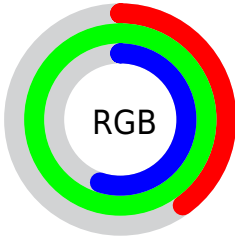

Distribution

- Red (40%)
- Green (100%)
- Blue (55%)