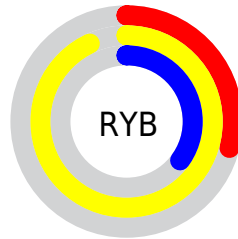

## Conversions Part 2

Format	Color
<a href="#">RYB</a>	<a href="#">74, 237, 90</a>
Decimal	<a href="#">14544202</a>
CIELab	<a href="#">90.00, -25.07, 73.10</a>
CIElCh	<a href="#">90, 77.280, 108.932</a>
Yxy	<a href="#">76.3034, 0.3938, 0.4908</a>
Android (android.graphics.Color)	<a href="#">4292734282 (0xFFDDED4A)</a>
YUV	<a href="#">213.6340, -68.8396, 6.4600</a>
Hunter-Lab	<a href="#">87.3518, -27.7495, 48.9644</a>

# Details

The CIELCh color **90, 77.280, 108.932** is a light color, and the websafe version is hex **FFFF66**. The color can be described as light muted yellow. A complement of this color would be **43, 95.421, 303.238**, and the grayscale version is **86, 0.010, 296.813**.

A 20% lighter version of the original color is **98, 60.423, 105.553**, and **70, 75.506, 109.248** is the 20% darker color. If you saturate the color by 10%, you get **90, 84.599, 108.638**, and if you desaturate by 10%, it is **90, 68.147, 109.446**.

# Distribution

Red (87%)

Green (93%)

Blue (29%)

Red (29%)

Yellow (93%)

Blue (35%)

Cyan (7%)