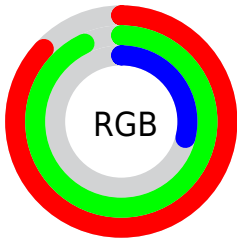

Distribution

Red (87%)

Green (93%)

Blue (29%)