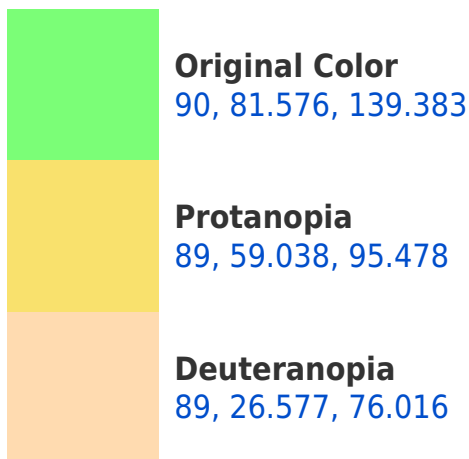

# Black Background

This preview shows how the CIELCh color 90, 81.576, 139.383 looks on a black background.

## Background

This preview shows how black text looks on a background with the CIELCh color 90, 81.576, 139.383.

This preview shows how white text looks on a background with the CIELCh color 90, 81.576, 139.383.

## Dichromacy

**Tritanopia**  
90, 24.780, 219.089

# Trichromacy

**Original Color**  
90, 81.576, 139.383

**Protanomaly**  
89, 61.963, 117.284

**Deuteranomaly**  
89, 40.542, 120.860

**Tritanomaly**  
90, 38.284, 164.962