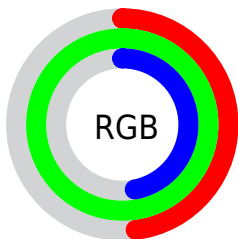

Distribution

- Red (48%)
- Green (100%)
- Blue (47%)