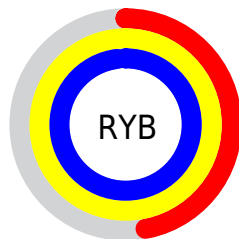

- Red (47%)
- Yellow (100%)
- Blue (98%)