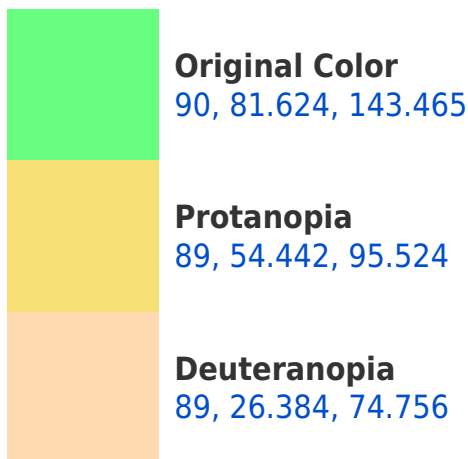

# Black Background

This preview shows how the CIELCh color 90, 81.771, 143.576 looks on a black background.

## Background

This preview shows how black text looks on a background with the CIELCh color 90, 81.771, 143.576.

This preview shows how white text looks on a background with the CIELCh color 90, 81.771, 143.576.

## Dichromacy

**Tritanopia**  
90, 26.735, 217.378

# Trichromacy

**Original Color**  
90, 81.624, 143.465

**Protanomaly**  
88, 58.808, 121.280

**Deuteranomaly**  
88, 38.846, 125.069

**Tritanomaly**  
89, 39.857, 169.581