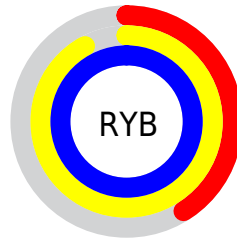

- Red (41%)
- Yellow (92%)
- Blue (100%)