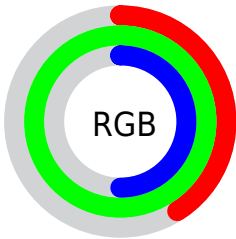

Distribution

- Red (41%)
- Green (100%)
- Blue (50%)