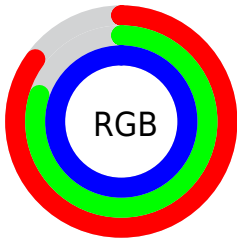

Distribution

- Red (85%)
- Green (80%)
- Blue (100%)