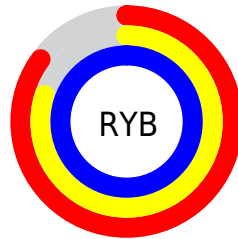

## Conversions Part 2

Format	Color
R <sub>Y</sub> B	218, 205, 255
Decimal	14339583
CIE Lab	85.00, 14.06, -22.82
CIE LCh	85, 26.803, 301.649
Yxy	66.0070, 0.2888, 0.2762
Android (android.graphics.Color)	4292529663 (0xFFDACDFF)
YUV	214.5870, 19.9236, 2.9932
Hunter-Lab	81.2447, 9.4556, -19.0137

# Details

The CIELCh color `85, 26.803, 301.649` is a light color, and the websafe version is hex `CCCCFF`. A complement of this color would be `98, 25.595, 119.147`, and the grayscale version is `86, 0.010, 296.813`.

A 20% lighter version of the original color is `100, 0.012, 296.813`, and `65, 26.597, 301.792` is the 20% darker color. If you saturate the color by 10%, you get `77, 41.044, 302.538`, and if you desaturate by 10%, it is `93, 12.729, 300.962`.

# Distribution

- Red (85%)
- Green (80%)
- Blue (100%)

- Red (85%)
- Yellow (80%)
- Blue (100%)

- Cyan (14%)
- Magenta (19%)
- Yellow (0%)
- Black (0%)

- Cyan (14%)
- Magenta (19%)
- Yellow (0%)