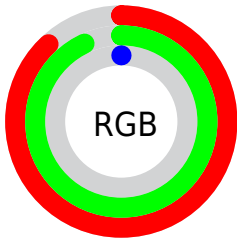

Distribution

Red (88%)

Green (93%)

Blue (0%)