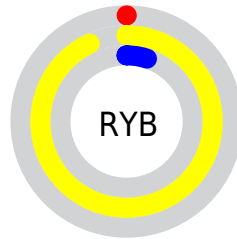

Red (0%)

Yellow (93%)

Blue (5%)