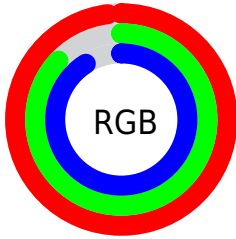

Distribution

- Red (98%)
- Green (87%)
- Blue (91%)