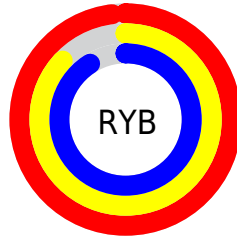

- Red (98%)
- Yellow (87%)
- Blue (91%)