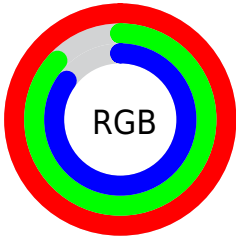

Distribution

Red (100%)

Green (87%)

Blue (85%)