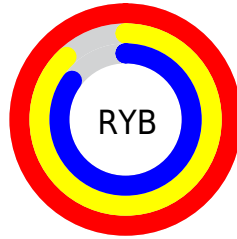

Red (100%)

Yellow (88%)

Blue (85%)