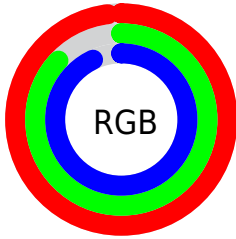

Distribution

Red (98%)

Green (87%)

Blue (93%)