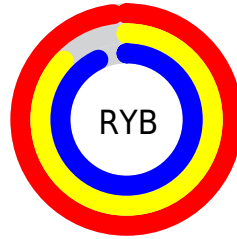

## Conversions Part 2

<b>Format</b>	<b>Color</b>
<a href="#">RYB</a>	<a href="#">249, 222, 237</a>
Decimal	<a href="#">16375533</a>
CIELab	<a href="#">91.00, 11.78, -3.92</a>
CIELCh	<a href="#">91, 12.417, 341.609</a>
Yxy	<a href="#">78.4833, 0.3219, 0.3140</a>
Android (android.graphics.Color)	<a href="#">4294565613 (0xFFFF9DEED)</a>
YUV	<a href="#">231.7830, 2.5720, 15.0993</a>
Hunter-Lab	<a href="#">88.5908, 7.0847, 1.1009</a>

# Details

The CIELCh color **91, 12.417, 341.609** is a light color, and the websafe version is hex **FFCCCC**. A complement of this color would be **96, 12.277, 159.934**, and the grayscale version is **92, 0.011, 296.813**.

A 20% lighter version of the original color is **100, 0.012, 296.813**, and **71, 12.134, 341.558** is the 20% darker color. If you saturate the color by 10%, you get **85, 24.071, 342.514**, and if you desaturate by 10%, it is **97, 0.960, 340.369**.

# Distribution

Red (98%)

Green (87%)

Blue (93%)

Red (98%)

Yellow (87%)

Blue (93%)

Cyan (0%)