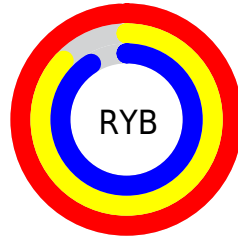

Details

The CIELCh color **91, 12.792, 351.332** is a light color, and the websafe version is hex **FFCCCC**. A complement of this color would be **97, 12.464, 169.134**, and the grayscale version is **92, 0.011, 296.813**.

A 20% lighter version of the original color is **100, 0.012, 296.813**, and **71, 12.548, 352.077** is the 20% darker color. If you saturate the color by 10%, you get **85, 23.529, 352.440**, and if you desaturate by 10%, it is **98, 2.347, 350.199**.

Distribution

Red (99%)

Green (87%)

Blue (91%)

Red (99%)

Yellow (87%)

Blue (91%)

Cyan (0%)