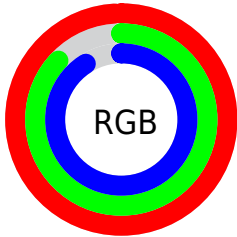

Distribution

Red (99%)

Green (87%)

Blue (91%)