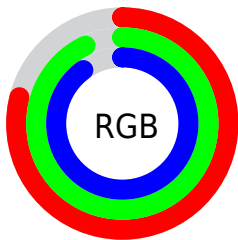

Distribution

- Red (79%)
- Green (93%)
- Blue (90%)