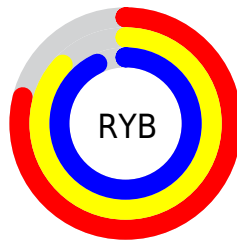

- Red (79%)
- Yellow (87%)
- Blue (93%)