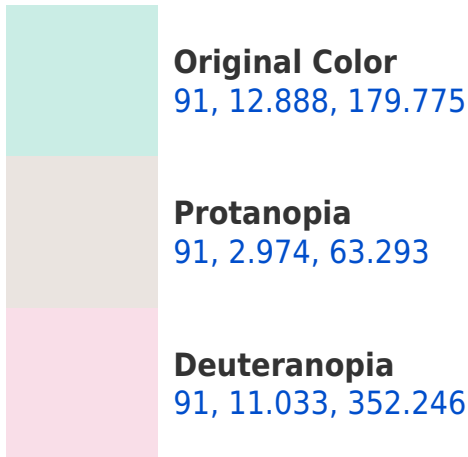

# Black Background

This preview shows how the CIELCh color 91, 12.888, 179.775 looks on a black background.

## Background

This preview shows how black text looks on a background with the CIELCh color 91, 12.888, 179.775.

This preview shows how white text looks on a background with the CIELCh color 91, 12.888, 179.775.

## Dichromacy

**Tritanopia**  
91, 13.137, 247.814

# Trichromacy

**Original Color**  
91, 12.888, 179.775

**Protanomaly**  
91, 4.139, 160.575

**Deuteranomaly**  
91, 2.757, 330.537

**Tritanomaly**  
91, 11.042, 223.946