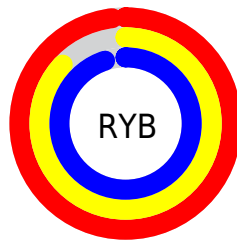

## Conversions Part 2

<b>Format</b>	<b>Color</b>
<b>R<sub>YB</sub></b>	249, 222, 242
Decimal	16375538
CIE <sub>Lab</sub>	91.00, 12.65, -6.34
CIE <sub>LCh</sub>	91, 14.151, 333.382
Yxy	78.4833, 0.3186, 0.3090
Android (android.graphics.Color)	4294565618 (0xFFFF9DEF2)
YUV	232.3530, 4.7560, 14.5994
Hunter-Lab	88.5908, 7.9793, -1.2793

# Details

The CIELCh color **91, 14.151, 333.382** is a light color, and the websafe version is hex **FFCCCC**. A complement of this color would be **95, 14.086, 151.964**, and the grayscale version is **92, 0.011, 296.813**.

A 20% lighter version of the original color is **100, 0.012, 296.813**, and **71, 13.966, 332.783** is the 20% darker color. If you saturate the color by 10%, you get **85, 27.319, 334.096**, and if you desaturate by 10%, it is **97, 1.114, 332.402**.

# Distribution

Red (98%)

Green (87%)

Blue (95%)

Red (98%)

Yellow (87%)

Blue (95%)

Cyan (0%)