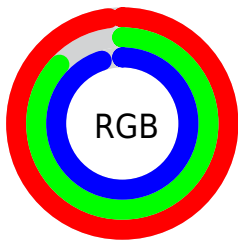

Distribution

Red (98%)

Green (87%)

Blue (95%)