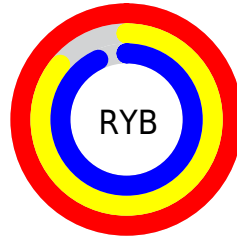

## Conversions Part 2

<b>Format</b>	<b>Color</b>
<a href="#">RYB</a>	<a href="#">255, 220, 237</a>
Decimal	<a href="#">16768237</a>
CIELab	<a href="#">91.00, 14.86, -3.82</a>
CIELCh	<a href="#">91, 15.341, 345.597</a>
Yxy	<a href="#">78.4833, 0.3263, 0.3122</a>
Android (android.graphics.Color)	<a href="#">4294958317</a> ( <a href="#">0xFFFFDCED</a> )
YUV	<a href="#">232.4030, 2.2663, 19.8176</a>
Hunter-Lab	<a href="#">88.5908, 10.2683, 1.1994</a>

# Details

The CIELCh color **91, 15.341, 345.597** is a light color, and the websafe version is hex **FFCCCC**. A complement of this color would be **97, 15.051, 163.266**, and the grayscale version is **92, 0.011, 296.813**.

A 20% lighter version of the original color is **100, 0.012, 296.813**, and **71, 15.207, 345.908** is the 20% darker color. If you saturate the color by 10%, you get **85, 26.768, 346.610**, and if you desaturate by 10%, it is **98, 4.115, 344.622**.

# Distribution

Red (100%)

Green (86%)

Blue (93%)

Red (100%)

Yellow (86%)

Blue (93%)

Cyan (0%)