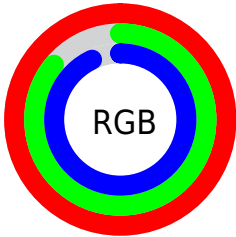

Distribution

Red (100%)

Green (86%)

Blue (93%)