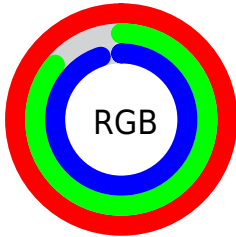

Distribution

Red (100%)

Green (86%)

Blue (95%)