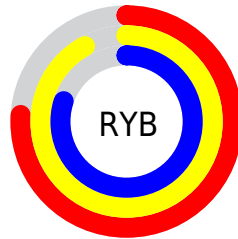

- Red (76%)
- Yellow (92%)
- Blue (80%)