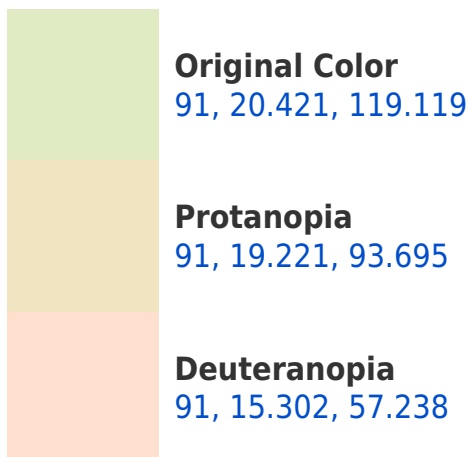

## White Background

This preview shows how the CIELCh color 91, 20.421, 119.119 looks on a white background.

## Background

This preview shows how black text looks on a background with the CIELCh color 91, 20.421, 119.119.

This preview shows how white text looks on a background with the CIELCh color 91, 20.421, 119.119.

## Dichromacy

**Tritanopia**  
91, 9.469, 299.344

# Trichromacy

**Original Color**  
91, 20.421, 119.119

**Protanomaly**  
91, 19.149, 102.936

**Deuteranomaly**  
91, 14.884, 83.545

**Tritanomaly**  
91, 1.089, 129.151