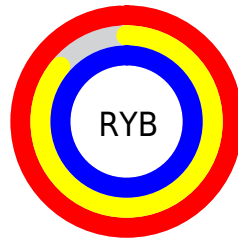

## Conversions Part 2

<b>Format</b>	<b>Color</b>
<b>R<sub>YB</sub></b>	253, 219, 253
Decimal	16636925
CIE <sub>Lab</sub>	91.00, 17.49, -12.17
CIE <sub>LCh</sub>	91, 21.313, 325.171
Yxy	78.4833, 0.3143, 0.2957
Android (android.graphics.Color)	4294827005 (0xFFFDDBFD)
YUV	233.0420, 9.8393, 17.5032
Hunter-Lab	88.5908, 13.0296, -7.2619

# Details

The CIELCh color **91, 21.313, 325.171** is a light color, and the websafe version is hex **FFCCFF**. A complement of this color would be **96, 21.287, 143.629**, and the grayscale version is **92, 0.011, 296.813**.

A 20% lighter version of the original color is **100, 0.012, 296.813**, and **71, 21.068, 325.319** is the 20% darker color. If you saturate the color by 10%, you get **85, 37.234, 325.727**, and if you desaturate by 10%, it is **97, 5.432, 324.576**.

# Distribution

Red (99%)

Green (86%)

Blue (99%)

Red (99%)

Yellow (86%)

Blue (99%)

Cyan (0%)