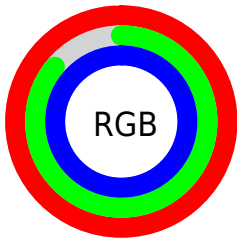

Distribution

Red (99%)

Green (86%)

Blue (99%)