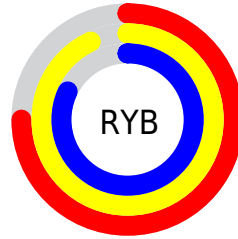

- Red (75%)
- Yellow (93%)
- Blue (82%)