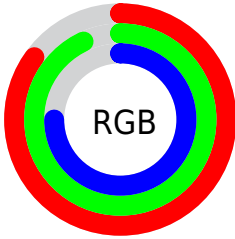

Distribution

- Red (85%)
- Green (93%)
- Blue (75%)