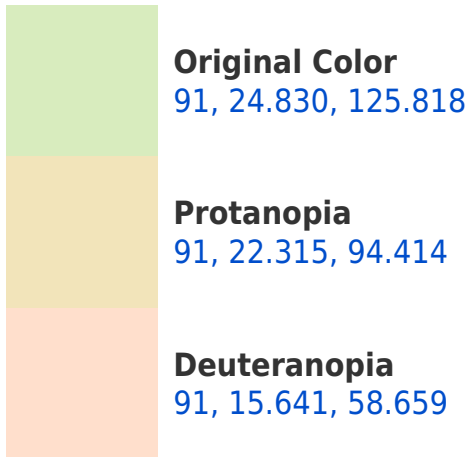

# Black Background

This preview shows how the CIELCh color 91, 24.830, 125.818 looks on a black background.

## Background

This preview shows how black text looks on a background with the CIELCh color 91, 24.830, 125.818.

This preview shows how white text looks on a background with the CIELCh color 91, 24.830, 125.818.

## Dichromacy

**Tritanopia**  
91, 9.896, 285.006

# Trichromacy

**Original Color**  
91, 24.830, 125.818

**Protanomaly**  
91, 22.129, 106.396

**Deuteranomaly**  
91, 15.748, 90.785

**Tritanomaly**  
91, 4.139, 160.575