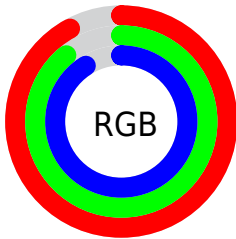

Distribution

- Red (92%)
- Green (89%)
- Blue (91%)