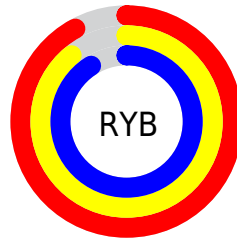

- Red (92%)
- Yellow (89%)
- Blue (91%)