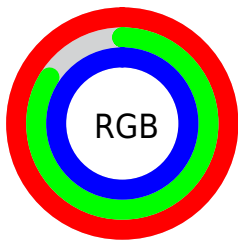

Distribution

- Red (100%)
- Green (84%)
- Blue (100%)