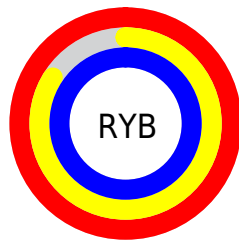

## Conversions Part 2

<b>Format</b>	<b>Color</b>
<a href="#">RYB</a>	<a href="#">255, 213, 255</a>
Decimal	<a href="#">16766463</a>
CIELab	<a href="#">90.00, 21.65, -14.97</a>
CIELCh	<a href="#">90, 26.319, 325.341</a>
Yxy	<a href="#">76.3034, 0.3146, 0.2881</a>
Android (android.graphics.Color)	<a href="#">4294956543 (0xFFFFD5FF)</a>
YUV	<a href="#">230.3460, 12.1544, 21.6216</a>
Hunter-Lab	<a href="#">87.3518, 17.4145, -10.2657</a>

# Details

The CIELCh color **90, 26.319, 325.341** is a light color, and the websafe version is hex **FFCCFF**. A complement of this color would be **96, 26.099, 143.421**, and the grayscale version is **91, 0.011, 296.813**.

A 20% lighter version of the original color is **100, 0.012, 296.813**, and **70, 26.308, 325.532** is the 20% darker color. If you saturate the color by 10%, you get **84, 42.120, 325.885**, and if you desaturate by 10%, it is **96, 10.094, 324.762**.

# Distribution

- Red (100%)
- Green (84%)
- Blue (100%)

- Red (100%)
- Yellow (84%)
- Blue (100%)

- Cyan (0%)
- Magenta (16%)
- Yellow (0%)
- Black (0%)

- Cyan (0%)
- Magenta (16%)
- Yellow (0%)