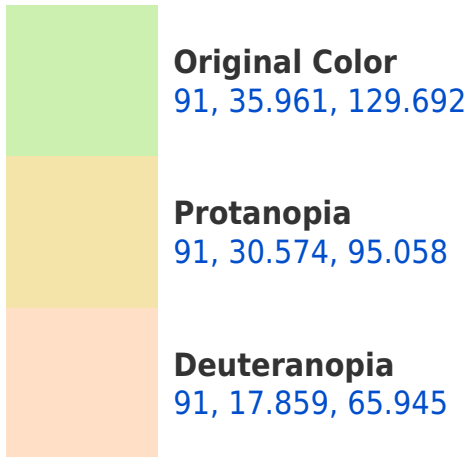

## **Background**

This preview shows how black text looks on a background with the CIELCh color 91, 35.961, 129.692.

This preview shows how white text looks on a background with the CIELCh color 91, 35.961, 129.692.

## Dichromacy

**Tritanopia**  
91, 10.673, 260.465

# Trichromacy

**Original Color**  
91, 35.961, 129.692

**Protanomaly**  
91, 30.748, 109.113

**Deuteranomaly**  
91, 20.324, 99.890

**Tritanomaly**  
91, 10.322, 161.728