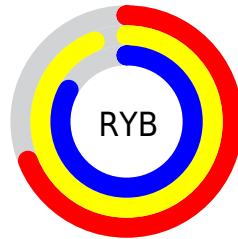

- Red (69%)
- Yellow (94%)
- Blue (83%)