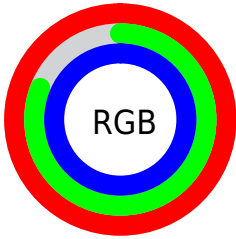

Distribution

Red (100%)

Green (81%)

Blue (99%)