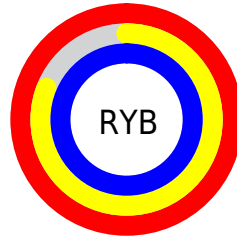

# Details

The CIELCh color **88, 29.676, 326.040** is a light color, and the websafe version is hex **FFCCFF**. A complement of this color would be **95, 29.648, 143.779**, and the grayscale version is **90, 0.011, 296.813**.

A 20% lighter version of the original color is **100, 0.012, 296.813**, and **68, 29.848, 326.299** is the 20% darker color. If you saturate the color by 10%, you get **82, 45.330, 326.595**, and if you desaturate by 10%, it is **94, 13.917, 325.469**.

# Distribution

Red (100%)

Green (81%)

Blue (99%)

Red (100%)

Yellow (81%)

Blue (99%)

Cyan (0%)