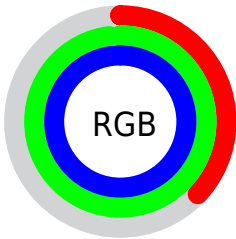

Distribution

- Red (37%)
- Green (98%)
- Blue (100%)