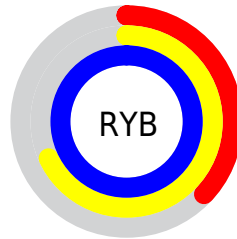

- Red (37%)
- Yellow (68%)
- Blue (100%)