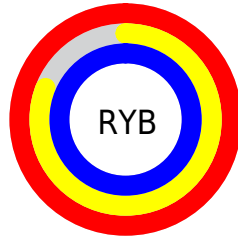

## Conversions Part 2

<b>Format</b>	<b>Color</b>
R <sub>Y</sub> B	254, 206, 254
Decimal	16699134
CIE <sub>Lab</sub>	88.00, 24.79, -17.06
CIE <sub>LCh</sub>	88, 30.096, 325.472
Y <sub>xy</sub>	72.0653, 0.3149, 0.2819
Android (android.graphics.Color)	4294889214 (0xFFFECEFE)
Y <sub>UV</sub>	225.8240, 13.8908, 24.7104
Hunter-Lab	84.8913, 20.7107, -12.5554

# Details

The CIELCh color **88, 30.096, 325.472** is a light color, and the websafe version is hex **FFCCFF**. A complement of this color would be **95, 30.071, 143.227**, and the grayscale version is **90, 0.011, 296.813**.

A 20% lighter version of the original color is **100, 0.012, 296.813**, and **68, 30.287, 325.702** is the 20% darker color. If you saturate the color by 10%, you get **82, 45.961, 326.017**, and if you desaturate by 10%, it is **94, 14.122, 324.908**.

# Distribution

- Red (100%)
- Green (81%)
- Blue (100%)

- Red (100%)
- Yellow (81%)
- Blue (100%)

- Cyan (0%)
- Magenta (19%)
- Yellow (0%)
- Black (1%)

- Cyan (1%)
- Magenta (19%)
- Yellow (1%)