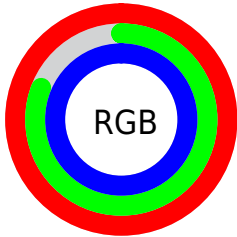

Distribution

- Red (100%)
- Green (81%)
- Blue (100%)