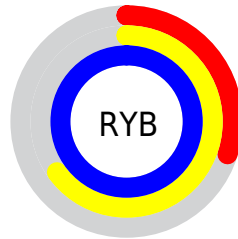

## Conversions Part 2

Format	Color
<a href="#">RYB</a>	<a href="#">77, 165, 255</a>
Decimal	<a href="#">5111039</a>
CIELab	<a href="#">91.00, -42.11, -14.28</a>
CIELCh	<a href="#">91, 44.467, 198.735</a>
Yxy	<a href="#">78.4833, 0.2319, 0.3252</a>
Android (android.graphics.Color)	<a href="#">4283301119</a> ( <a href="#">0xFF4DFCFF</a> )
YUV	<a href="#">200.0170, 27.1066, -107.8859</a>
Hunter-Lab	<a href="#">88.5908, -42.2574, -9.5157</a>

# Details

The CIELCh color **91, 44.467, 198.735** is a light color, and the websafe version is hex **66FFFF**. The color can be described as light washed cyan. A complement of this color would be **59, 76.913, 31.329**, and the grayscale version is **81, 0.010, 296.813**.

A 20% lighter version of the original color is **94, 32.132, 197.441**, and **72, 40.539, 198.779** is the 20% darker color. If you saturate the color by 10%, you get **90, 46.953, 198.695**, and if you desaturate by 10%, it is **92, 40.883, 198.747**.

# Distribution

- Red (30%)
- Green (99%)
- Blue (100%)

- Red (30%)
- Yellow (65%)
- Blue (100%)

- Cyan (70%)
- Magenta (1%)
- Yellow (0%)
- Black (0%)

- Cyan (70%)
- Magenta (1%)
- Yellow (0%)