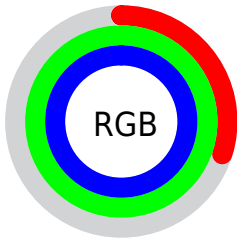

Distribution

- Red (30%)
- Green (99%)
- Blue (100%)