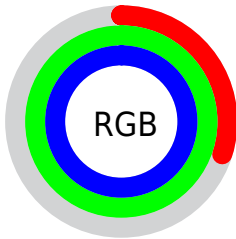

Distribution

- Red (30%)
- Green (99%)
- Blue (99%)