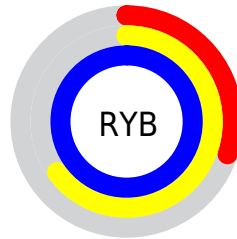

## Conversions Part 2

<b>Format</b>	<b>Color</b>
<a href="#">RYB</a>	<a href="#">77, 165, 253</a>
Decimal	<a href="#">5111037</a>
CIELab	<a href="#">91.00, -42.66, -13.33</a>
CIELCh	<a href="#">91, 44.696, 197.353</a>
Yxy	<a href="#">78.4833, 0.2327, 0.3276</a>
Android (android.graphics.Color)	<a href="#">4283301117 (0xFF4DFCFD)</a>
YUV	<a href="#">199.7890, 26.2330, -107.6860</a>
Hunter-Lab	<a href="#">88.5908, -42.7015, -8.4934</a>

# Details

The CIELCh color **91, 44.696, 197.353** is a light color, and the websafe version is hex **66FFFF**. The color can be described as light washed cyan. A complement of this color would be **59, 76.561, 30.768**, and the grayscale version is **81, 0.010, 296.813**.

A 20% lighter version of the original color is **94, 32.132, 197.441**, and **72, 40.809, 197.179** is the 20% darker color. If you saturate the color by 10%, you get **91, 47.259, 197.258**, and if you desaturate by 10%, it is **92, 41.021, 197.521**.

# Distribution

- Red (30%)
- Green (99%)
- Blue (99%)

- Red (30%)
- Yellow (65%)
- Blue (99%)

- Cyan (69%)
- Magenta (0%)
- Yellow (0%)
- Black (1%)

- Cyan (70%)
- Magenta (1%)
- Yellow (1%)