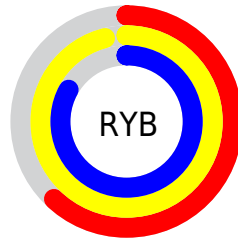

- Red (62%)
- Yellow (96%)
- Blue (83%)