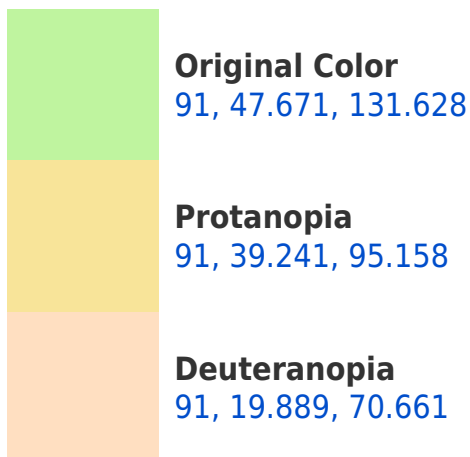

# Black Background

This preview shows how the CIELCh color 91, 47.671, 131.628 looks on a black background.

## **Background**

This preview shows how black text looks on a background with the CIELCh color 91, 47.671, 131.628.

This preview shows how white text looks on a background with the CIELCh color 91, 47.671, 131.628.

## Dichromacy

**Tritanopia**  
91, 12.778, 246.133

# Trichromacy

**Original Color**  
91, 47.671, 131.628

**Protanomaly**  
91, 40.277, 110.841

**Deuteranomaly**  
91, 25.690, 107.217

**Tritanomaly**  
91, 16.194, 160.924