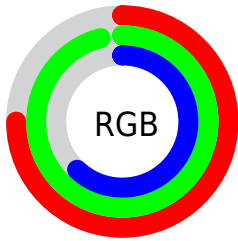

Distribution

- Red (75%)
- Green (96%)
- Blue (62%)