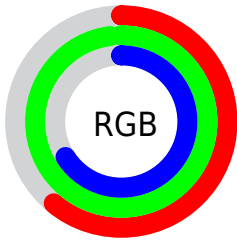

Distribution

- Red (61%)
- Green (98%)
- Blue (66%)