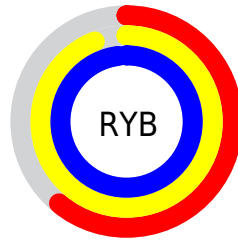

- Red (61%)
- Yellow (94%)
- Blue (98%)