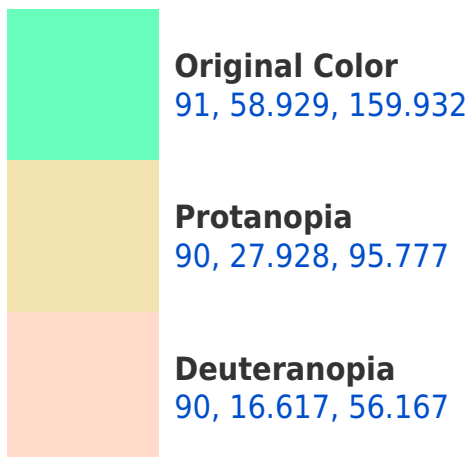

# Black Background

This preview shows how the CIELCh color 91, 59.452, 159.663 looks on a black background.

## **Background**

This preview shows how black text looks on a background with the CIELCh color 91, 59.452, 159.663.

This preview shows how white text looks on a background with the CIELCh color 91, 59.452, 159.663.

## Dichromacy

**Tritanopia**  
90, 24.817, 216.427

# Trichromacy

**Original Color**  
91, 58.929, 159.932

**Protanomaly**  
89, 34.319, 136.862

**Deuteranomaly**  
89, 22.743, 140.638

**Tritanomaly**  
90, 33.821, 183.817