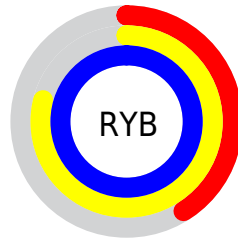

- Red (41%)
- Yellow (79%)
- Blue (100%)