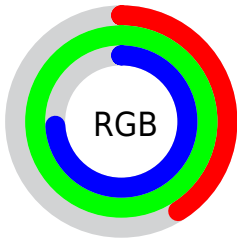

Distribution

- Red (41%)
- Green (100%)
- Blue (74%)