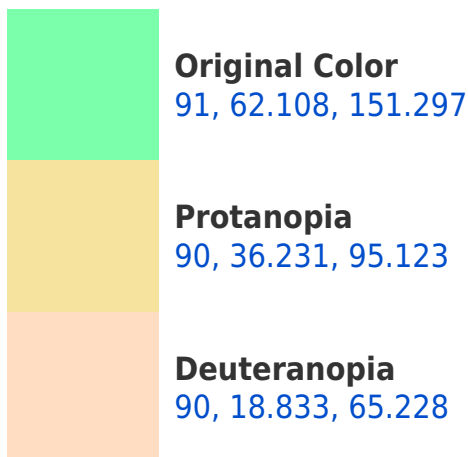

Color Blindness Simulation

Color vision deficiency is a very complex topic, and I could not describe the different causes any better than Wikipedia does, so if you want to learn more, you should check out their [article about color blindness](#).

Dichromacy