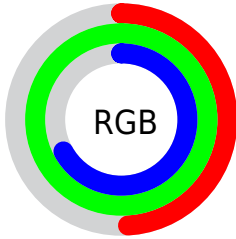

Distribution

- Red (49%)
- Green (100%)
- Blue (67%)