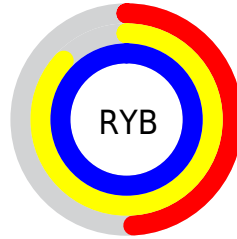

## Conversions Part 2

<b>Format</b>	<b>Color</b>
<b>RYB</b>	124, 221, 255
Decimal	8191914
CIELab	91.00, -54.48, 29.83
CIELCh	91, 62.108, 151.297
Yxy	78.4833, 0.2842, 0.4360
Android (android.graphics.Color)	4286381994 (0xFF7CFFAA)
YUV	206.1410, -17.8175, -72.0377
Hunter-Lab	88.5908, -51.9482, 28.3199

# Details

The CIELCh color **91, 62.108, 151.297** is a light color, and the websafe version is hex **66FF99**. A complement of this color would be **70, 63.035, 340.898**, and the grayscale version is **83, 0.010, 296.813**.

A 20% lighter version of the original color is **95, 28.590, 166.190**, and **71, 62.043, 151.332** is the 20% darker color. If you saturate the color by 10%, you get **90, 72.686, 149.802**, and if you desaturate by 10%, it is **92, 50.740, 152.602**.

# Distribution

- Red (49%)
- Green (100%)
- Blue (67%)

- Red (49%)
- Yellow (87%)
- Blue (100%)

- Cyan (51%)
- Magenta (0%)
- Yellow (33%)
- Black (0%)

- Cyan (51%)
- Magenta (0%)
- Yellow (33%)