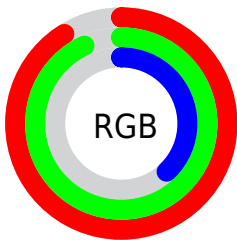

Distribution

- Red (91%)
- Green (93%)
- Blue (38%)