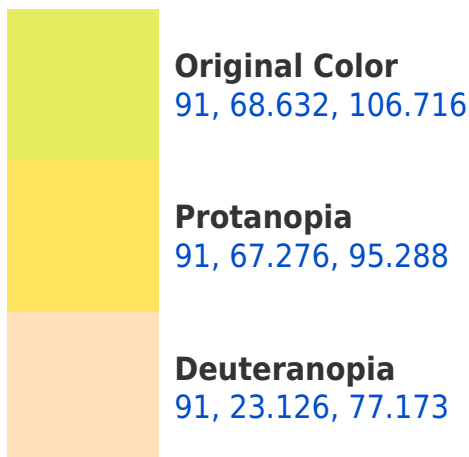

Color Blindness Simulation

Color vision deficiency is a very complex topic, and I could not describe the different causes any better than Wikipedia does, so if you want to learn more, you should check out their [article about color blindness](#).

Dichromacy