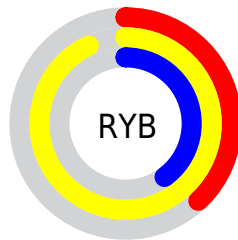

- Red (38%)
- Yellow (93%)
- Blue (40%)