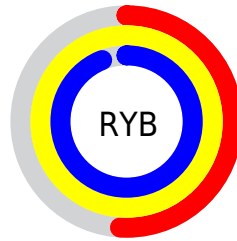

- Red (51%)
- Yellow (100%)
- Blue (94%)