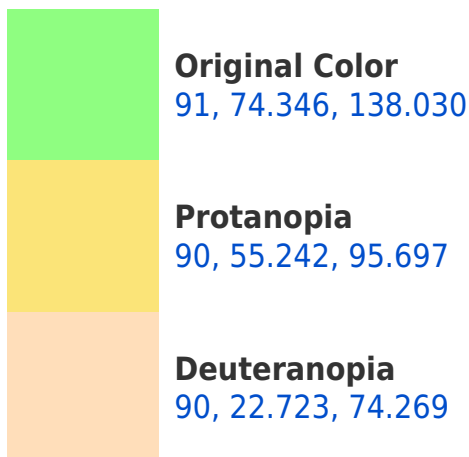

# Black Background

This preview shows how the CIELCh color 91, 74.346, 138.030 looks on a black background.

## **Background**

This preview shows how black text looks on a background with the CIELCh color 91, 74.346, 138.030.

This preview shows how white text looks on a background with the CIELCh color 91, 74.346, 138.030.

## Dichromacy

**Tritanopia**  
91, 20.714, 223.693

# Trichromacy

**Original Color**  
91, 74.346, 138.030

**Protanomaly**  
90, 58.267, 115.892

**Deuteranomaly**  
90, 36.130, 119.671

**Tritanomaly**  
90, 32.782, 163.665