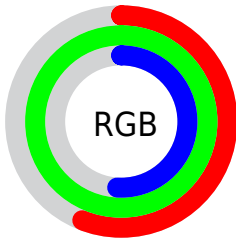

Distribution

- Red (56%)
- Green (100%)
- Blue (51%)