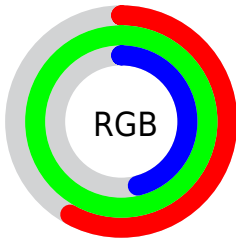

Distribution

- Red (58%)
- Green (100%)
- Blue (46%)