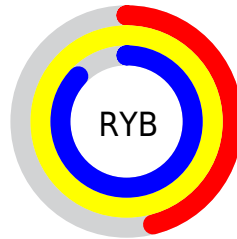

- Red (46%)
- Yellow (100%)
- Blue (87%)